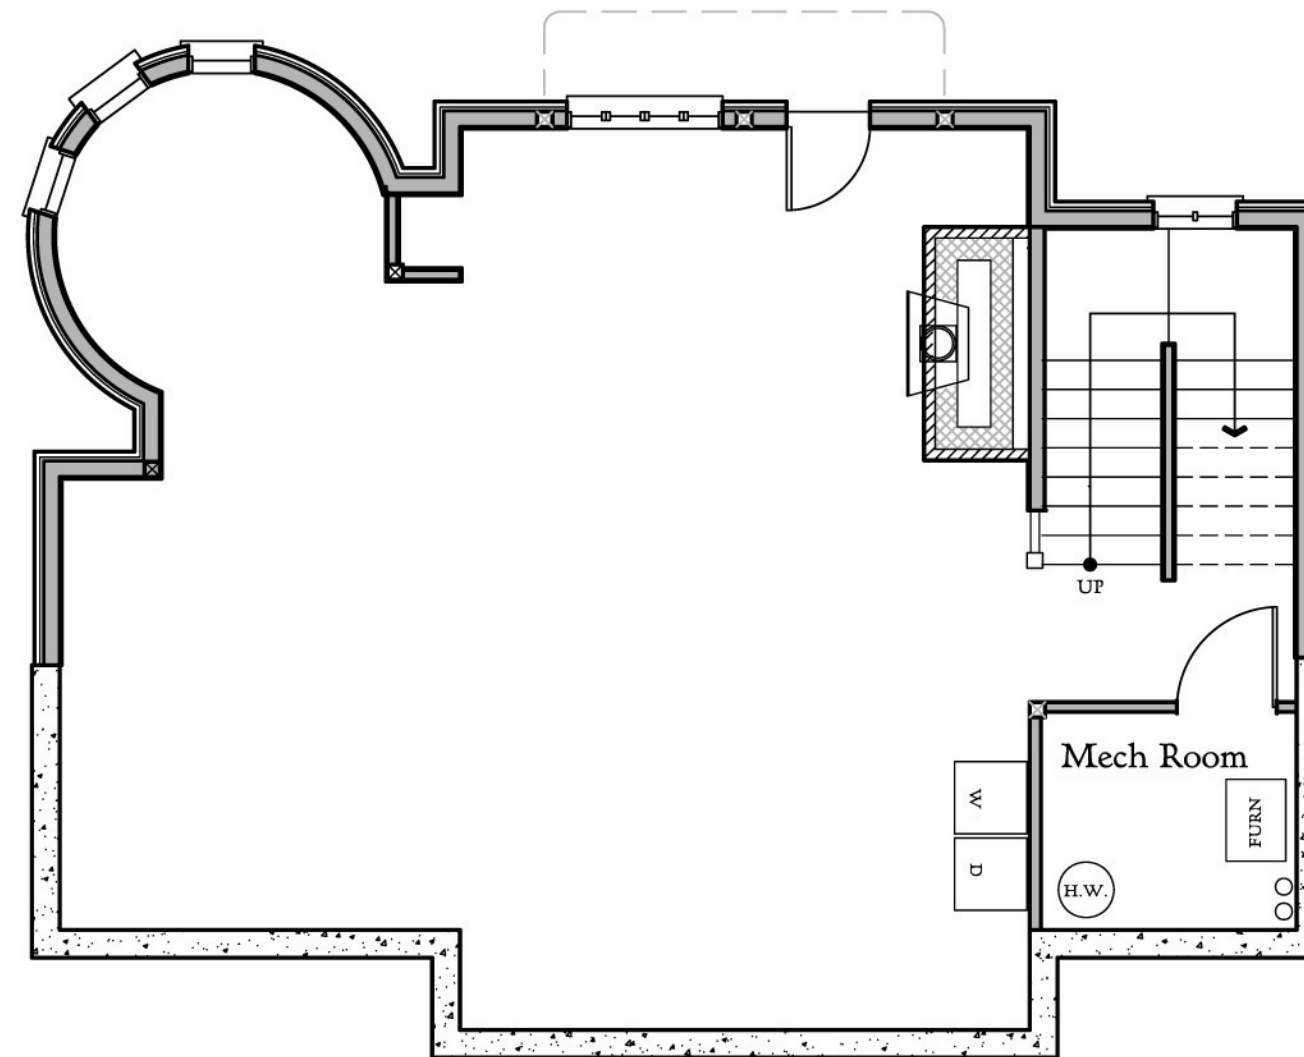

The Gate House

Basement Plan

Area : 890 S.F.

by Storybook Homes