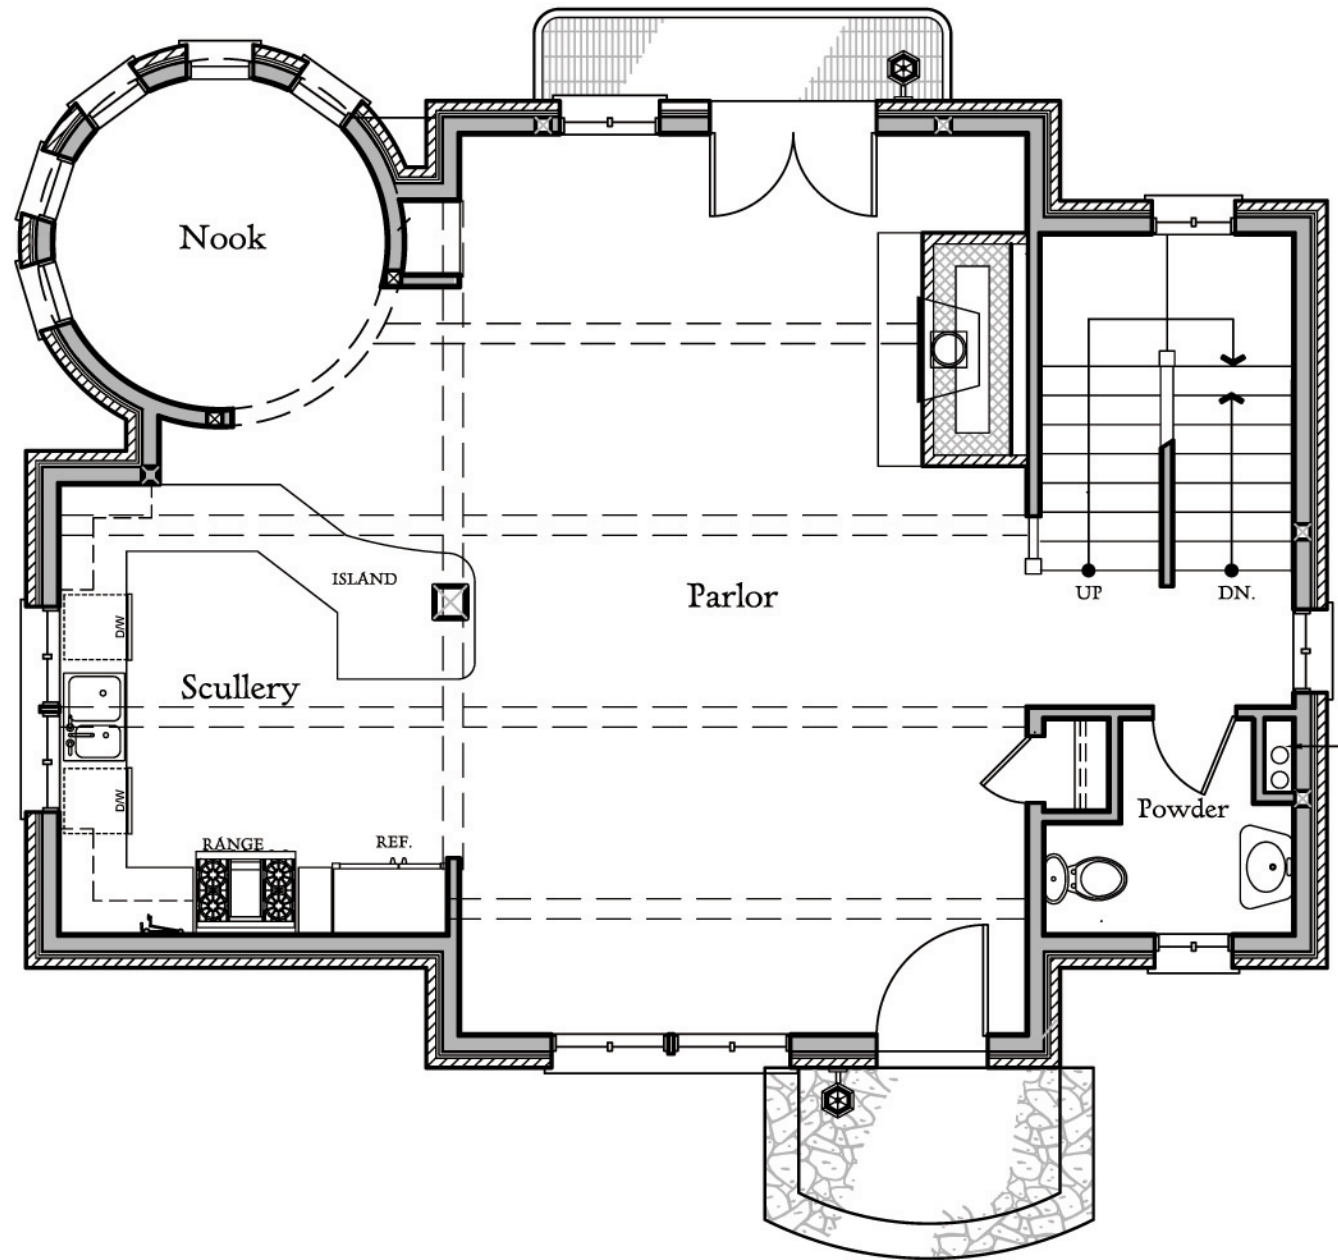

# The Gate house

Main Floor Plan

Area : 976 S.F.

by Storybook homes

Upper Floor Plan

Area : 991 S.F.

by Storybook homes