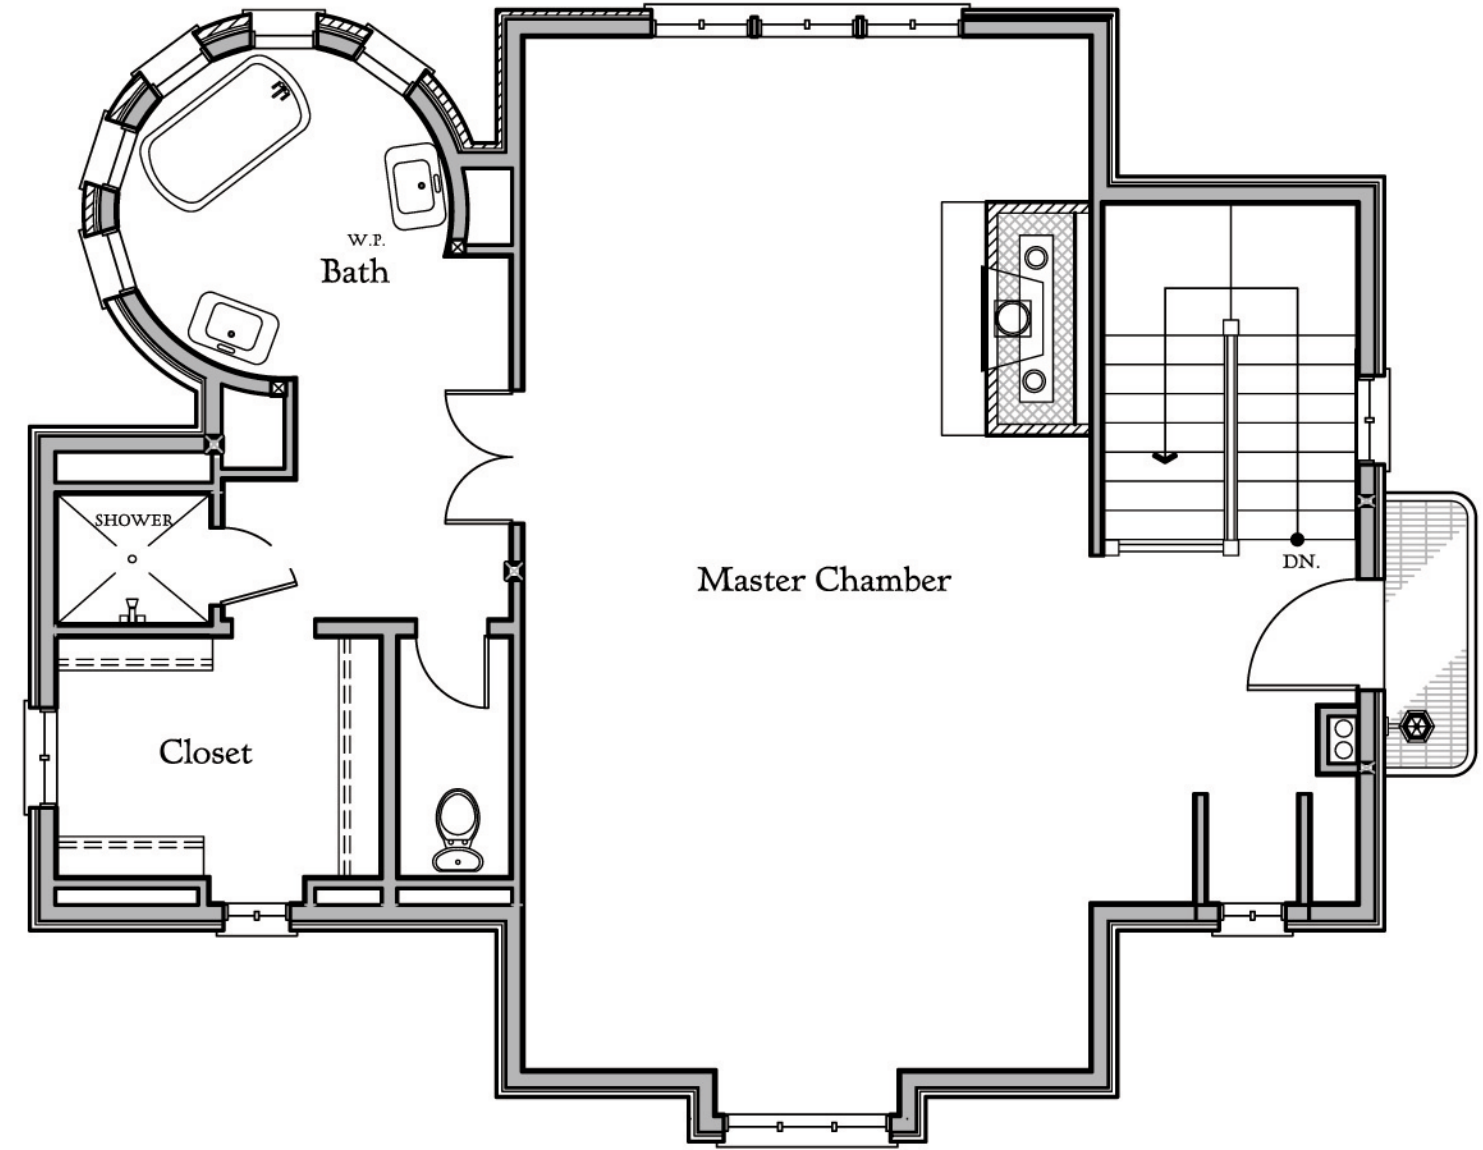

# The Gate house

Main Floor Plan

Area : 976 S.F.

by Storybook homes

Upper Floor Plan

Area : 991 S.F.

by Storybook homes